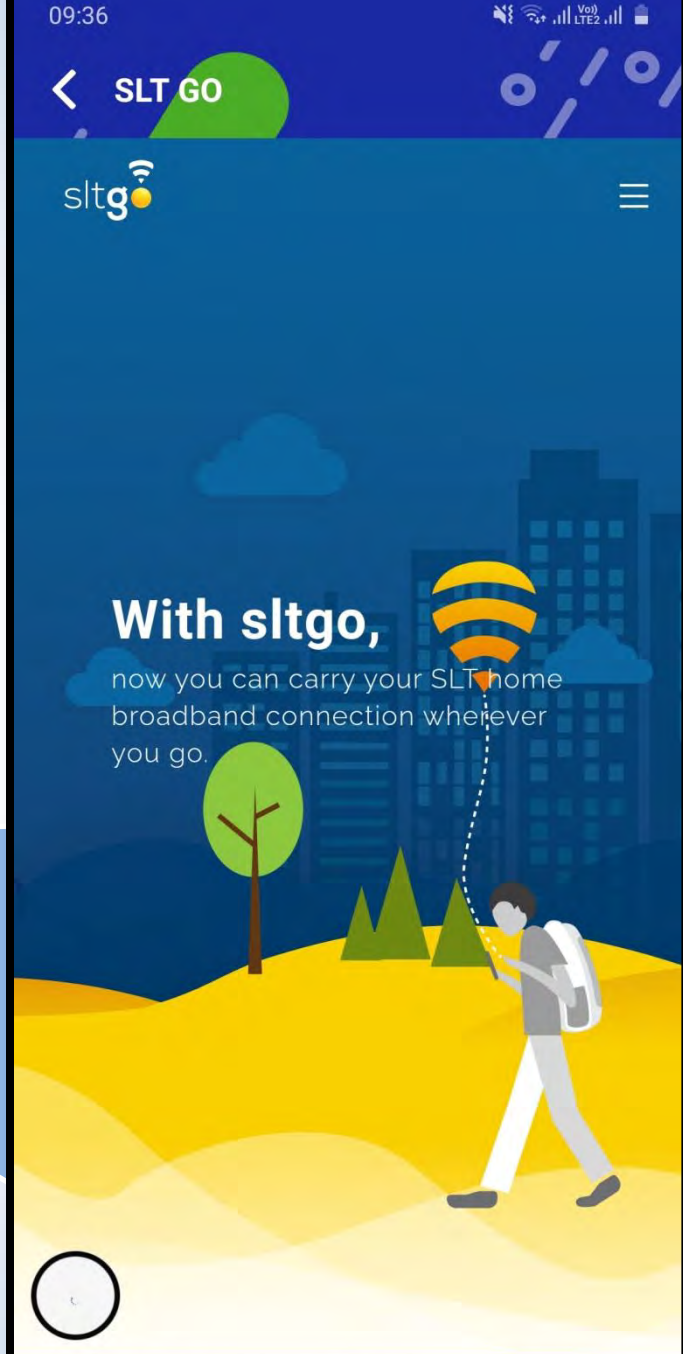

**SLT GO** යෙදුම වෙත  
යොමු කරයි

09:32

0112232032

**Internet** PEO TV Voice Mobile Promo

Untethered. Unrestricted.  
**SLTMobitel Home 4G**  
now with wider coverage.

YouTube DATA  
Rs. 155/- per GB

**WEB FAMILY PLUS**  
Status Normal