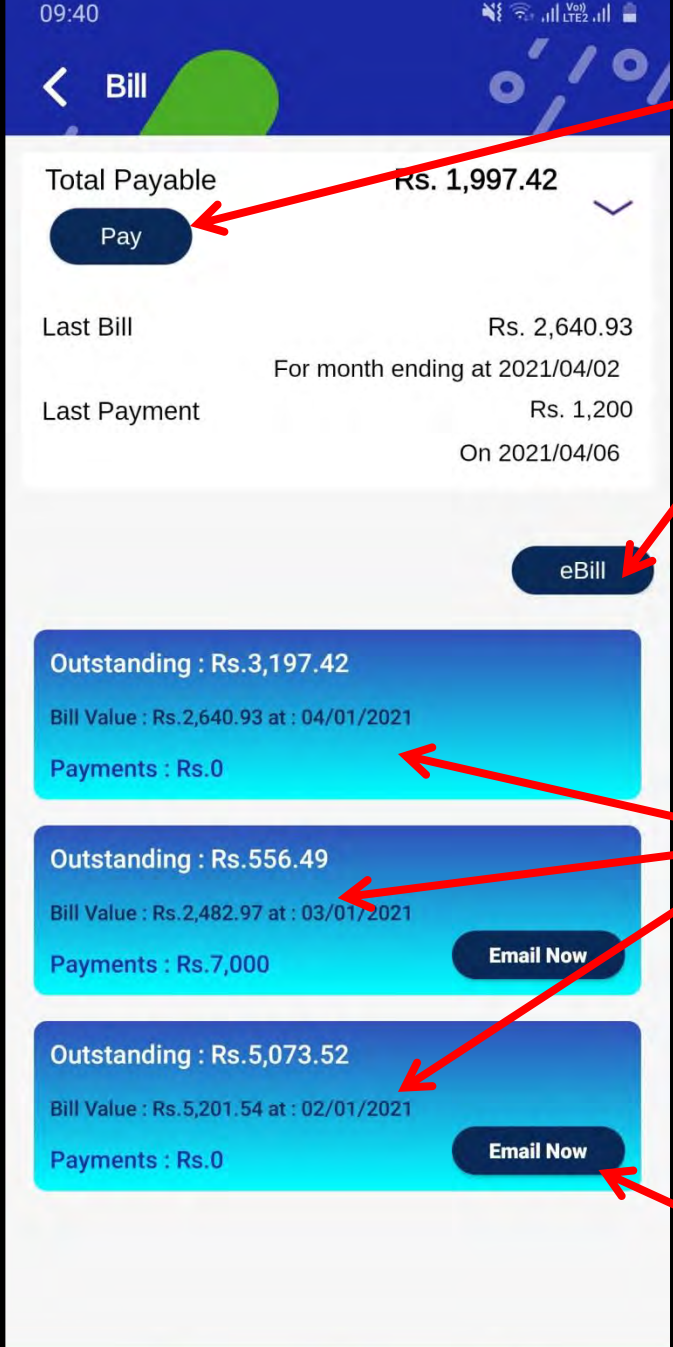

ඔන්ලයින් බිල්පත් ගෙවීමේ කවුළුව වෙත යොමු කරයි

ඊ-බිල් ලියාපදිංචි පිටුවට යොමු කරයි

පසුගිය මාස 3 ක බිල්පත් සාරාංශ විස්තර පෙන්වයි

මෙම Email Now බොත්තම ක්ලික් කිරීමෙන් පරිශීලකයාට බිල්පත ඔහු/ඇය වෙත email කර ගත හැක