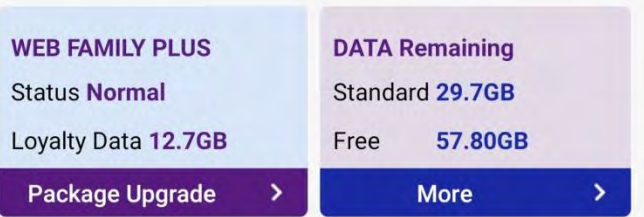

Untethered. Unrestricted. **SLTMobitel Home 4G** now with wider coverage.

**WEB FAMILY PLUS**  
Status Normal  
Loyalty Data 12.7GB

**DATA Remaining**  
Standard 29.7GB  
Free 57.80GB

Package Upgrade > **More** >

SLT Go | Data Add-on | Extra GB

Total Payable **Rs. 1,997.42**

Pay

VALUE ADDED SERVICES

Storage | slt go | PEO TV GO | Kaspersky

Your speed is Normal right now

Standard

**74%**  
REMAINING

10.3 Used of 40.0GB (Valid Till :30-Apr)

94112292092 | WEB FAMILY PLUS

Extra GB >>> | Bonus data >>>

Free Data >>> | Add-ons Data >>>

Daily Usage

**“Data Remaining“**  
යටතේ **“More”**  
තේරීමේදී, එය  
පරිශීලකයින්ගේ (users)  
අන්තර්ජාල භාවිතය  
සම්බන්ධ වඩාත්  
විස්තරාත්මක තොරතුරු  
පෙන්වන පිටුවට යොමු  
කරයි.

**SLT GO** යෙදුම වෙත  
යොමු කරයි

09:32

0112232032

**Internet** PEO TV Voice Mobile Promo

Untethered. Unrestricted.  
**SLTMobitel Home 4G**  
now with wider coverage.

YouTube DATA  
Rs. 155/- per GB

**WEB FAMILY PLUS**  
Status Normal